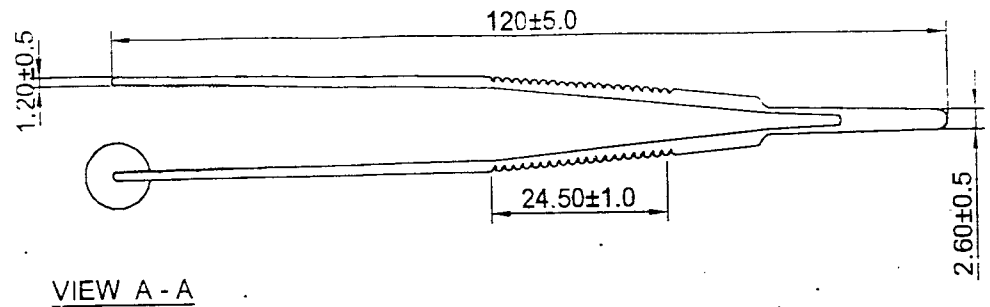

VIEW A - A  
Scale 4 = 1

SECTION " C "  
Scale 4 = 1

VIEW A - A

NOTE:-  
1. ALL DIMENSIONS ARE IN MILLIMETERS. UNLESS OTHERWISE NOTED.

DRAWN BY : ANJUM

TITLE:-

Troeltsch ear Tewezer 12cm

APPROVED BY Q. A. MANAGER

DATE: 11/06/2002

CODE#: 26783

MASTER NUMBER

SCALE: 1=1 | page: 1/1

REVISION #1 \*

REVISION #2

REVISION #3:

OWNED BY:-