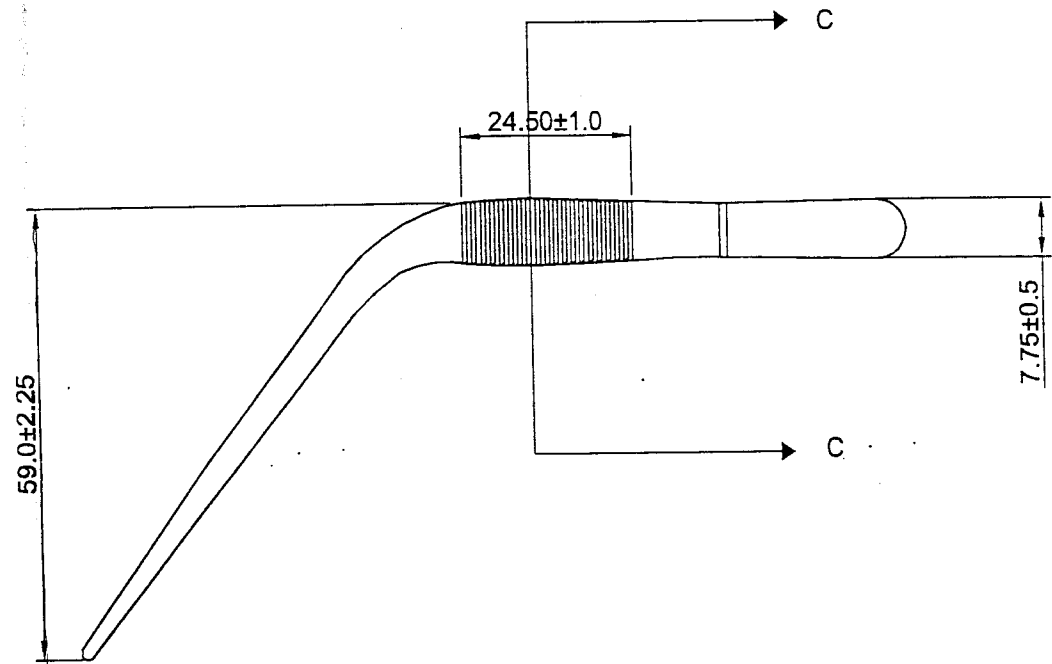

VIEW A - A  
Scale 4 = 1

SECTION " C "  
Scale 4 = 1

VIEW A - A

NOTE:-  
1. ALL DIMENSIONS ARE IN MILLIMETERS. UNLESS OTHERWISE NOTED.

DRAWN BY : ANJUM

TITLE:-

Troeltsch ear Tewezer 12cm

APPROVED BY Q. A. MANAGER

DATE: 11/06/2002

CODE#: 26783

MASTER NUMBER

SCALE: 1=1 | page: 1/1

REVISION #1 \*

REVISION #2

REVISION #3:

OWNED BY:-