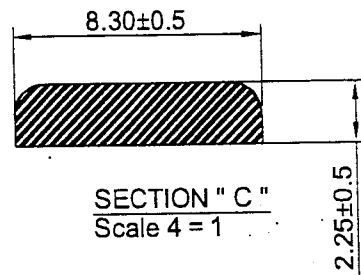

VIEW A - A  
Scale 4 = 1

SECTION " C "  
Scale 4 = 1

VIEW A - A

NOTE:-  
1. ALL DIMENSIONS ARE IN MILLIMETERS. UNLESS OTHERWISE NOTED.

DRAWN BY : ANJUM

TITLE:-

Troeltsch ear Tewezer 12cm

APPROVED BY Q. A. MANAGER

DATE: 11/06/2002

CODE#: 26783

MASTER NUMBER

SCALE: 1=1 | page: 1/1

REVISION #1 \*

REVISION #2

REVISION #3:

OWNED BY:-